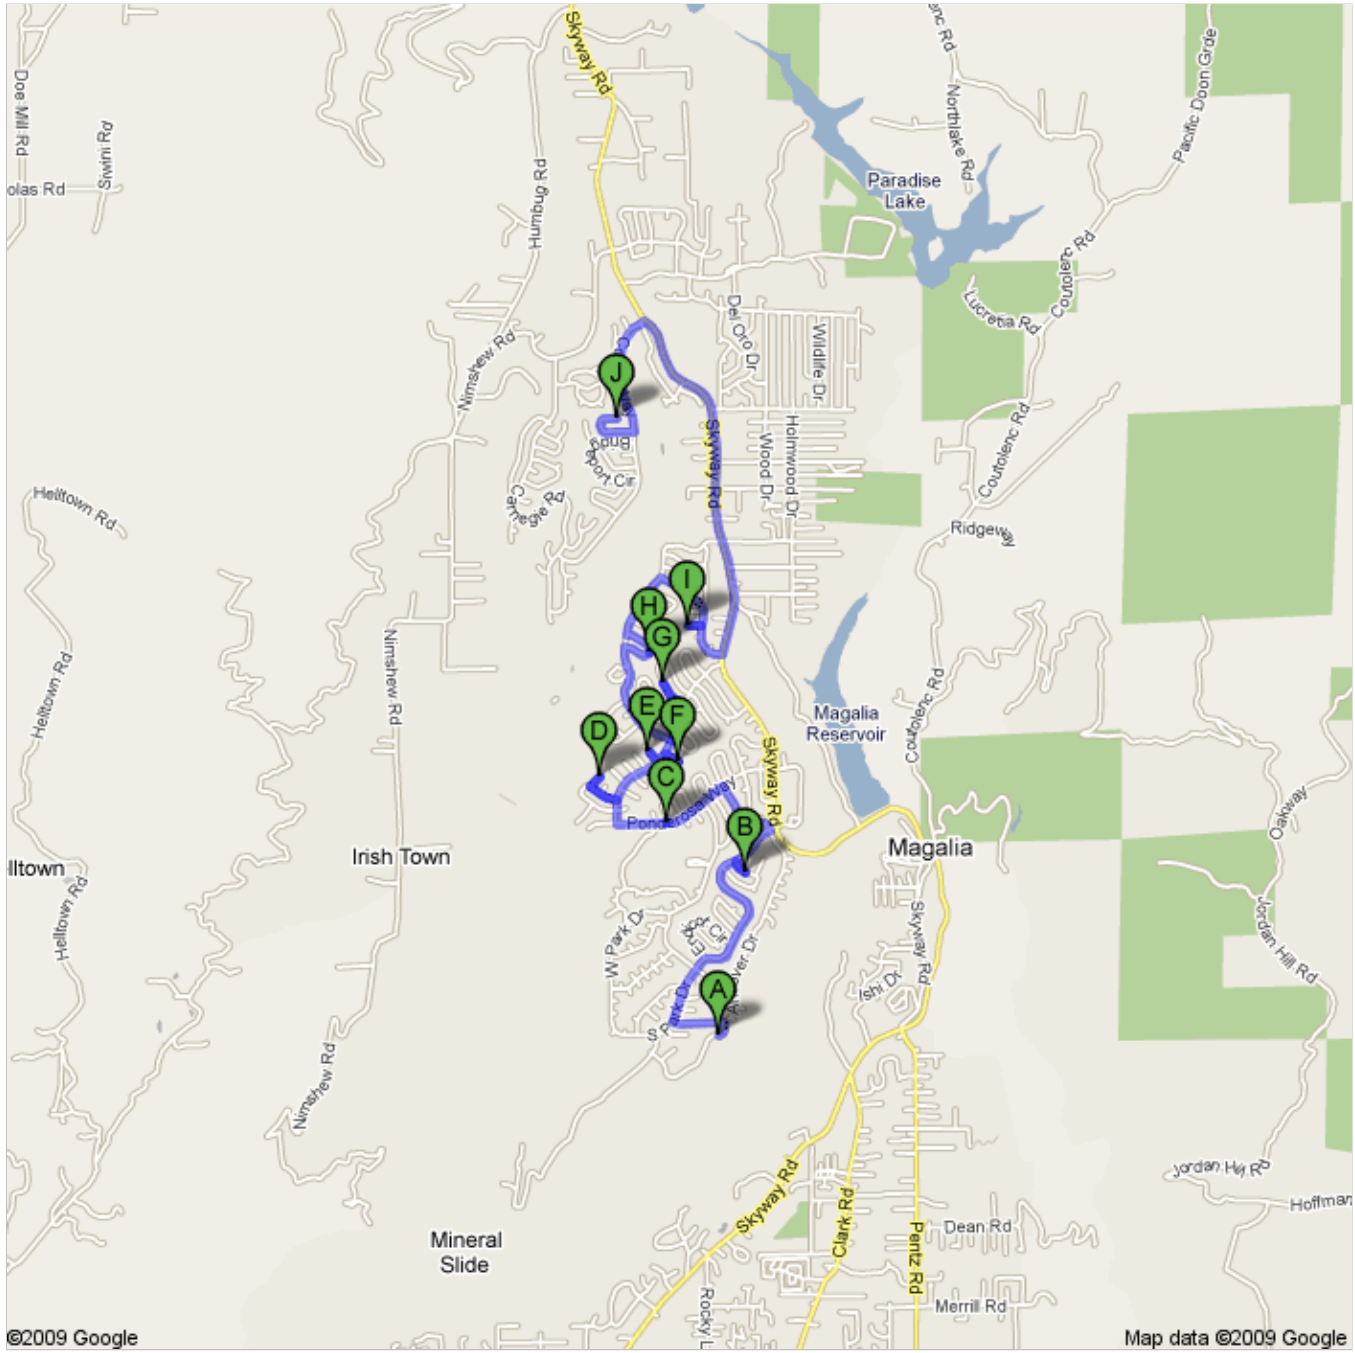

Directions to 6174 Kilgord Ct, Magalia, CA 95954

8.9 mi – about 29 mins

POA Holiday Decorating Contest Entries

12/09/09

 13529 Adrian Dr, Magalia, CA 95954

- 1. Head **northeast** on **Adrian Dr** toward **Concord Ct** go 354 ft
total 354 ft
 -  2. Turn **left** at **Andover Dr**
About 1 min go 0.2 mi
total 0.3 mi
 -  3. Turn **right** at **S Park Dr/S Park State Route**
About 3 mins go 1.0 mi
total 1.3 mi
 -  4. Turn **right** at **Shaw Cir**
Destination will be on the left go 410 ft
total 1.4 mi
- Total: 1.4 mi – about 4 mins**

 6508 Shaw Cir, Magalia, CA 95954

- 5. Head **northwest** on **Shaw Cir** toward **S Park Dr/S Park State Route** go 410 ft
total 410 ft
 -  6. Turn **right** at **S Park Dr/S Park State Route** go 0.2 mi
total 0.3 mi
 -  7. Take the 1st **left** onto **Andover Dr**
About 1 min go 0.3 mi
total 0.6 mi
 -  8. Take the 2nd **left** onto **Ponderosa Way**
Destination will be on the left
About 2 mins go 0.3 mi
total 1.0 mi
- Total: 1.0 mi – about 3 mins**

 14000 Stetson Ct, Magalia, CA 95954

- 13. Head **southwest** on **Stetson Ct** toward **Brevard Cir** go 348 ft
total 348 ft
 -  14. Turn **left** at **Brevard Cir** go 0.1 mi
total 0.2 mi
 -  15. Turn **left** at **Creston Rd**
About 1 min go 0.3 mi
total 0.5 mi
 -  16. Turn **left** at **Hartnell Ct**
Destination will be on the left go 325 ft
total 0.5 mi
- Total: 0.5 mi – about 2 mins**

- | | | |
|---|--|---------------------------|
|  | 34. Turn left at Colter Way
About 2 mins | go 0.6 mi
total 2.6 mi |
|  | 35. Turn right at Kilgord Ct
Destination will be on the left
About 1 min | go 0.3 mi
total 2.9 mi |